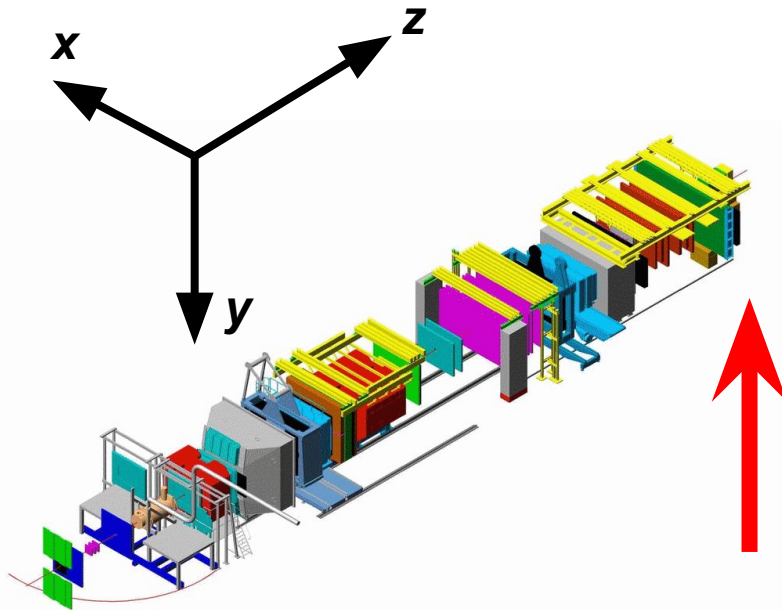

muONE

installation

@ COMPASS

Mattia Soldani

**Università degli Studi dell'Insubria
INFN Sezione di Milano Bicocca**

LOCATION

LOCATION

SETUP CONFIGURATION

SOME RESULTS FROM THE TRACKING SYSTEM

SOME RESULTS FROM THE TRACKING SYSTEM

SOME RESULTS FROM THE TRACKING SYSTEM

@
beginning...

... and @
the end of the line

SOME RESULTS FROM THE TRACKING SYSTEM

Thank you!