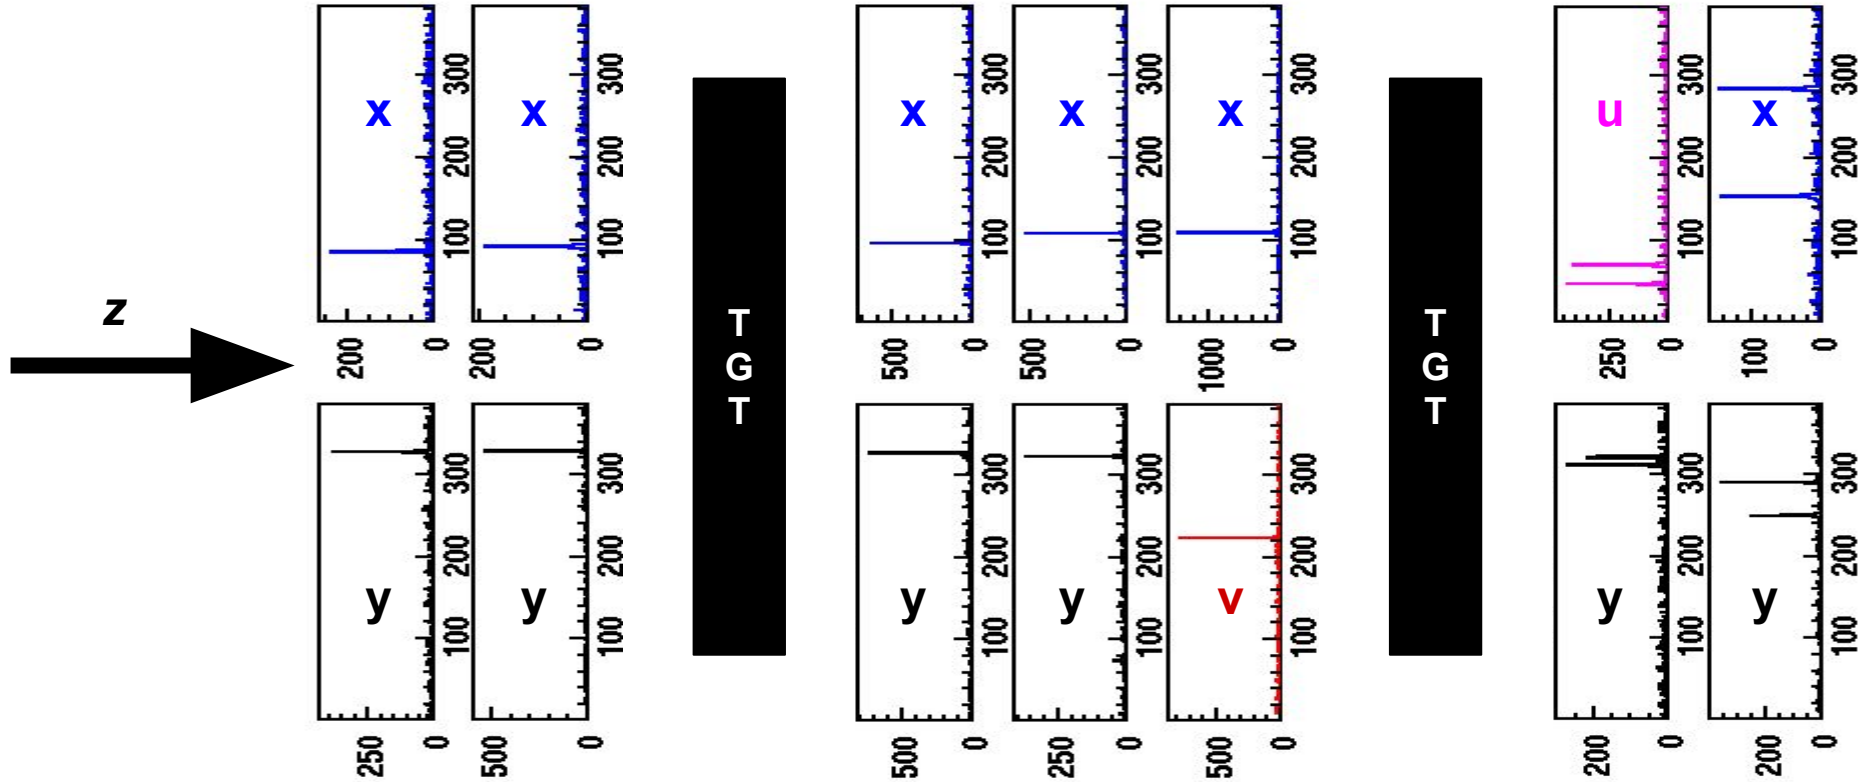

muONE

installation

@ COMPASS

Mattia Soldani

**Università degli Studi dell'Insubria
INFN Sezione di Milano Bicocca**

LOCATION

LOCATION

SETUP CONFIGURATION

SOME RESULTS FROM THE TRACKING SYSTEM

SOME RESULTS FROM THE TRACKING SYSTEM

SOME RESULTS FROM THE TRACKING SYSTEM

@
beginning...

... and @
the end of the line

SOME RESULTS FROM THE TRACKING SYSTEM

Thank you!