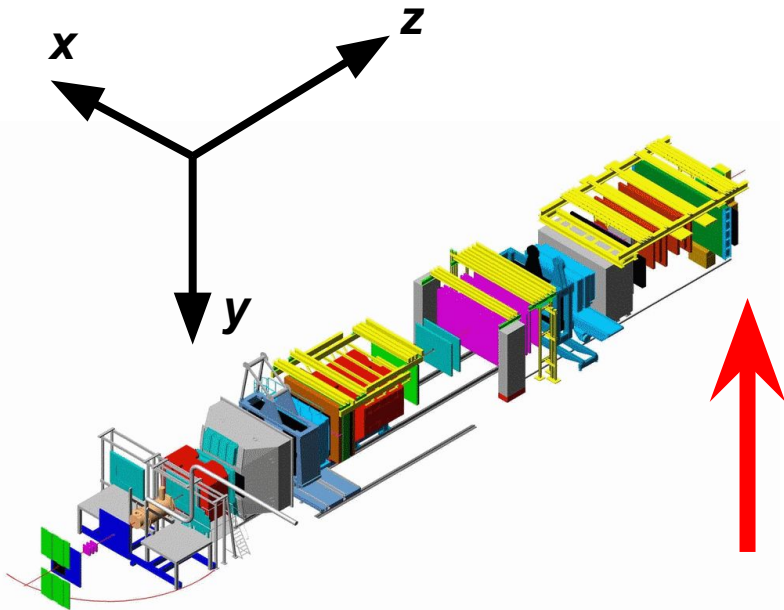

muONE

installation

@ COMPASS

Mattia Soldani

**Università degli Studi dell'Insubria
INFN Sezione di Milano Bicocca**

LOCATION

LOCATION

SETUP CONFIGURATION

SOME RESULTS FROM THE TRACKING SYSTEM

SOME RESULTS FROM THE TRACKING SYSTEM

SOME RESULTS FROM THE TRACKING SYSTEM

@
beginning...

... and @
the end of the line

SOME RESULTS FROM THE TRACKING SYSTEM

Thank you!