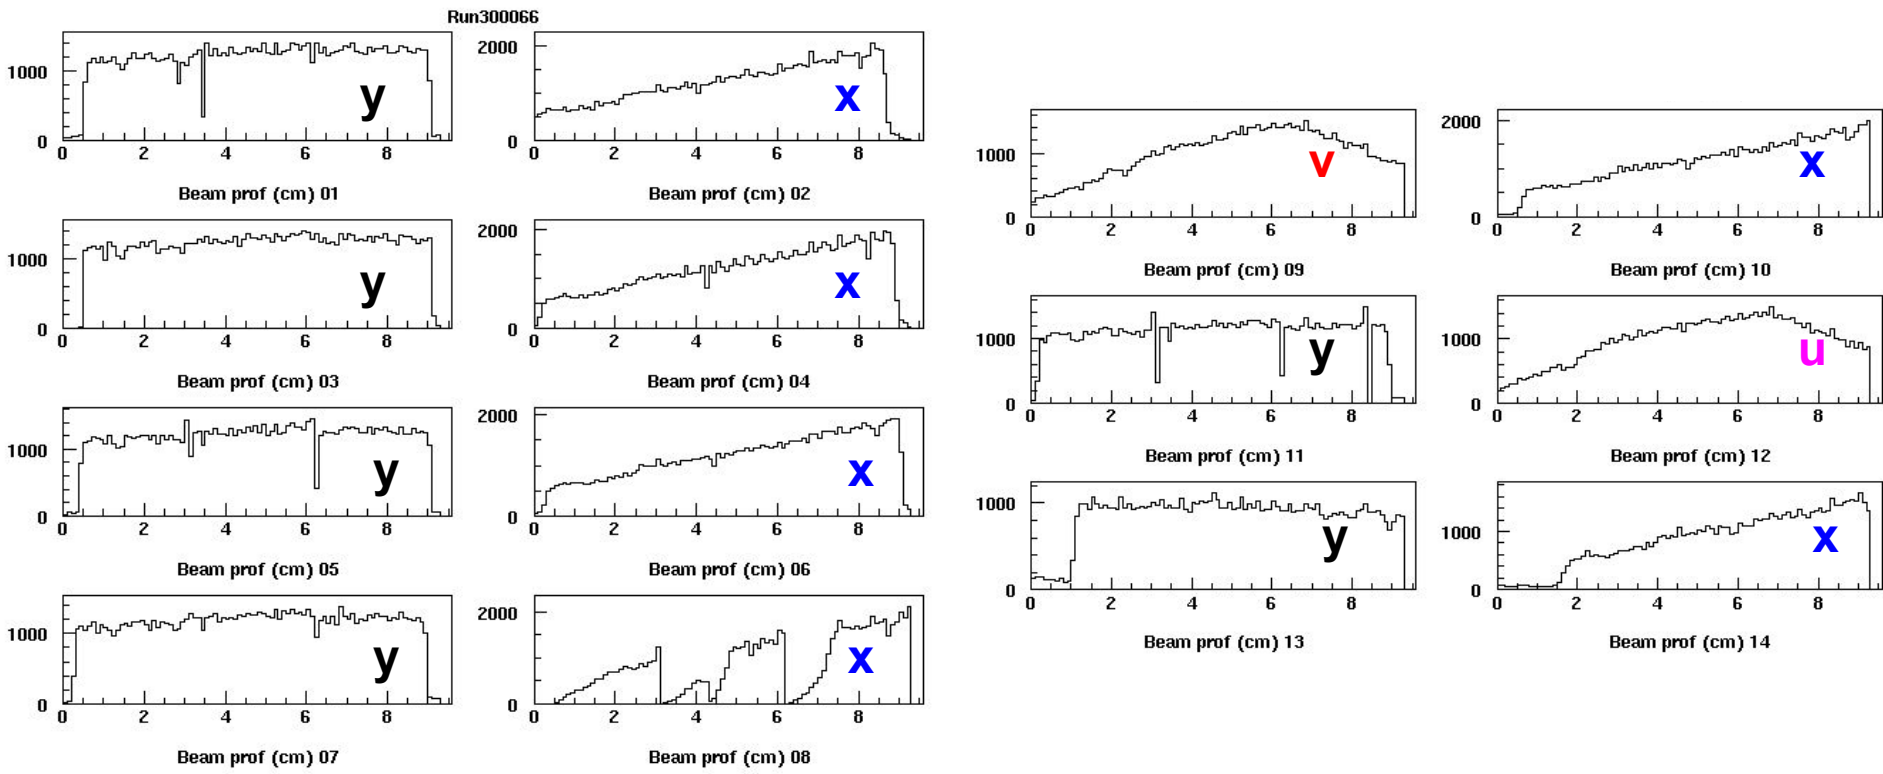

muONE

installation

@ COMPASS

Mattia Soldani

**Università degli Studi dell'Insubria
INFN Sezione di Milano Bicocca**

LOCATION

LOCATION

SETUP CONFIGURATION

SOME RESULTS FROM THE TRACKING SYSTEM

SOME RESULTS FROM THE TRACKING SYSTEM

SOME RESULTS FROM THE TRACKING SYSTEM

@
beginning...

... and @
the end of the line

SOME RESULTS FROM THE TRACKING SYSTEM

Thank you!