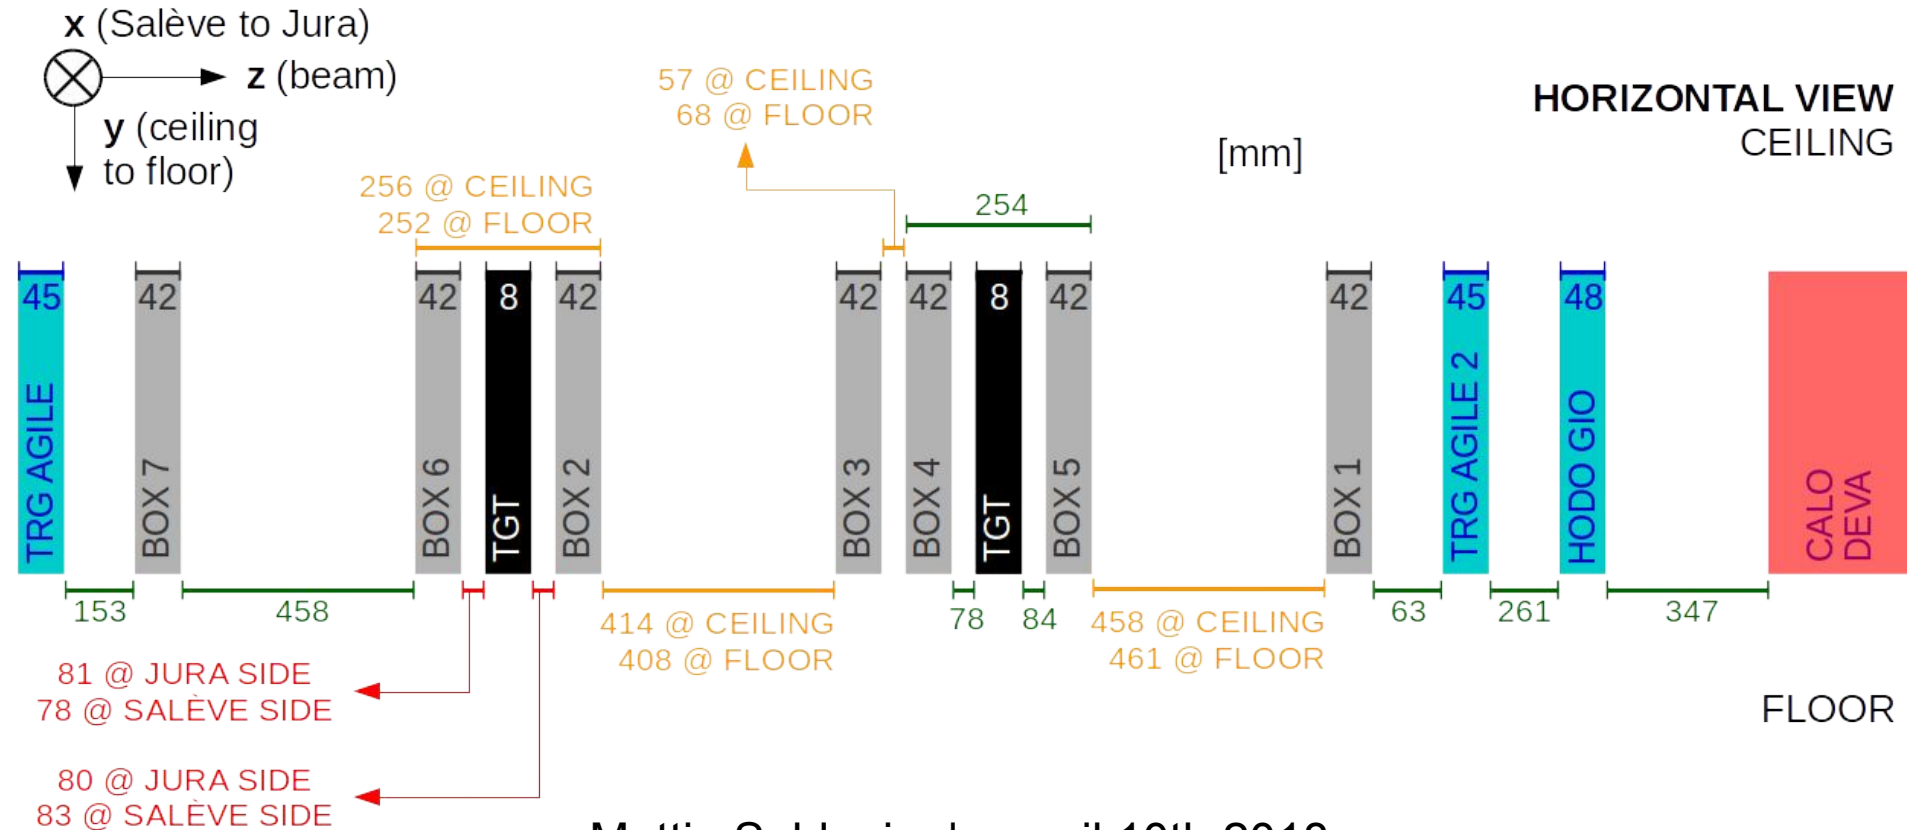

muONE

installation

@ COMPASS

Mattia Soldani

**Università degli Studi dell'Insubria
INFN Sezione di Milano Bicocca**

LOCATION

LOCATION

SETUP CONFIGURATION

SOME RESULTS FROM THE TRACKING SYSTEM

SOME RESULTS FROM THE TRACKING SYSTEM

SOME RESULTS FROM THE TRACKING SYSTEM

@
beginning...

... and @
the end of the line

SOME RESULTS FROM THE TRACKING SYSTEM

Thank you!